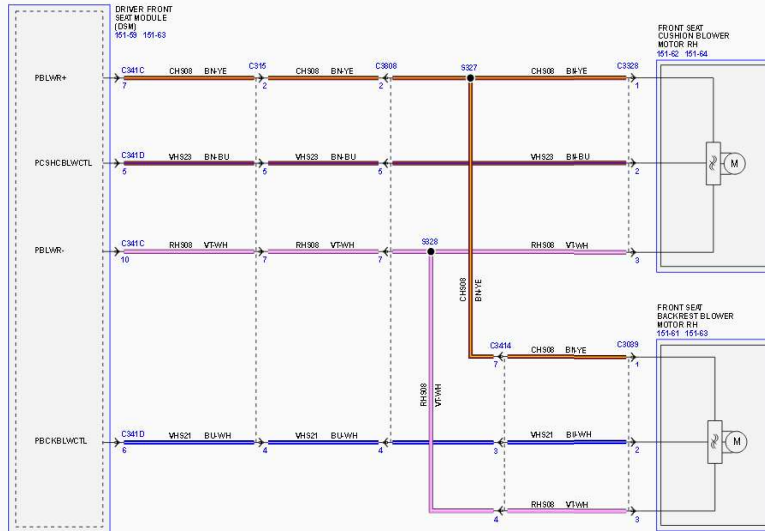

**NORTH AMERICA
FRONT HEATED SEATS**

LHD
CLIMATE CONTROLLED SEATS

LHD
CLIMATE CONTROLLED SEATS

RHD
CLIMATE CONTROLLED SEATS

RHD
CLIMATE CONTROLLED SEATS

LHD
CLIMATE CONTROLLED SEATS

LHD
CLIMATE CONTROLLED SEATS

**RHD
CLIMATE CONTROLLED SEATS**

**RHD
CLIMATE CONTROLLED SEATS**

**4-WAY POWER SEAT WITHOUT MEMORY
DRIVER - LHD**

**4-WAY POWER SEAT WITHOUT MEMORY
DRIVER - RHD**

LHD WITH MEMORY

CLIMATE CONTROLLED SEATS

**LHD
HEATED MIRRORS
WITHOUT MEMORY**

LHD WITH MEMORY

LHD WITH MEMORY

LHD EXCEPT NORTH AMERICA
 AUTO-FOLDING MIRROR