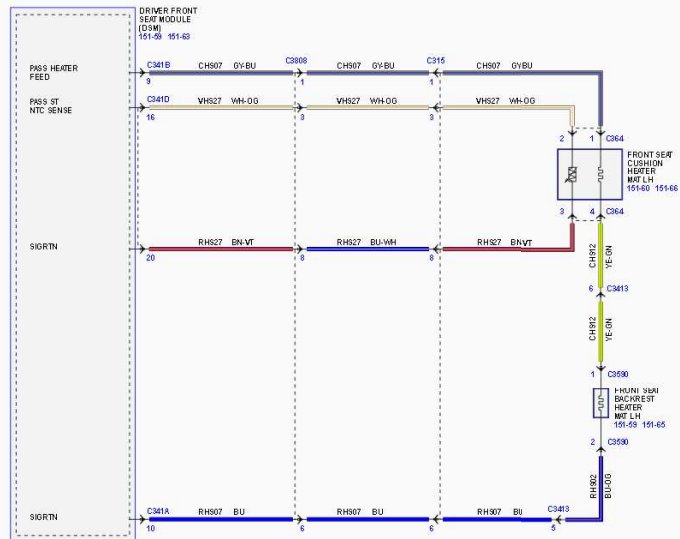

**NORTH AMERICA
FRONT HEATED SEATS**

LHD
CLIMATE CONTROLLED SEATS

LHD
CLIMATE CONTROLLED SEATS

RHD
CLIMATE CONTROLLED SEATS

RHD
CLIMATE CONTROLLED SEATS

LHD
CLIMATE CONTROLLED SEATS

LHD
CLIMATE CONTROLLED SEATS

**RHD
CLIMATE CONTROLLED SEATS**

**RHD
CLIMATE CONTROLLED SEATS**

**4-WAY POWER SEAT WITHOUT MEMORY
DRIVER - LHD**

**4-WAY POWER SEAT WITHOUT MEMORY
DRIVER - RHD**

LHD WITH MEMORY

CLIMATE CONTROLLED SEATS

**LHD
HEATED MIRRORS
WITHOUT MEMORY**

LHD WITH MEMORY

LHD WITH MEMORY

LHD EXCEPT NORTH AMERICA
 AUTO-FOLDING MIRROR