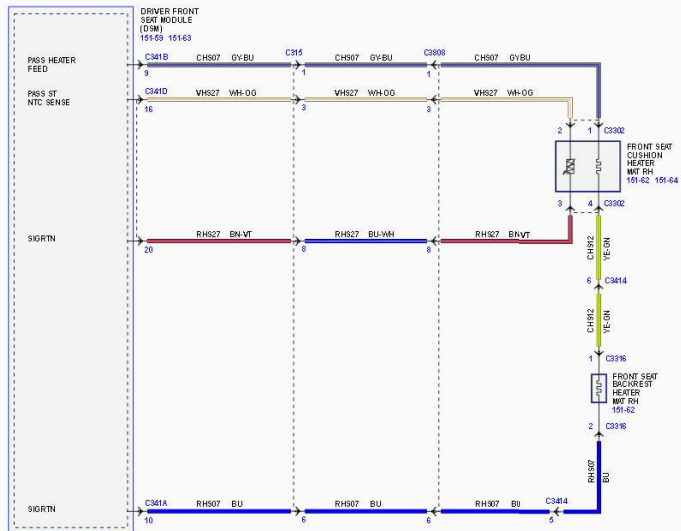

**NORTH AMERICA
FRONT HEATED SEATS**

LHD
CLIMATE CONTROLLED SEATS

LHD
CLIMATE CONTROLLED SEATS

RHD
CLIMATE CONTROLLED SEATS

RHD
CLIMATE CONTROLLED SEATS

LHD
CLIMATE CONTROLLED SEATS

LHD
CLIMATE CONTROLLED SEATS

**RHD
CLIMATE CONTROLLED SEATS**

**RHD
CLIMATE CONTROLLED SEATS**

**4-WAY POWER SEAT WITHOUT MEMORY
DRIVER - LHD**

**4-WAY POWER SEAT WITHOUT MEMORY
DRIVER - RHD**

LHD WITH MEMORY

CLIMATE CONTROLLED SEATS

**LHD
HEATED MIRRORS
WITHOUT MEMORY**

LHD WITH MEMORY

LHD WITH MEMORY

LHD EXCEPT NORTH AMERICA
 AUTO-FOLDING MIRROR