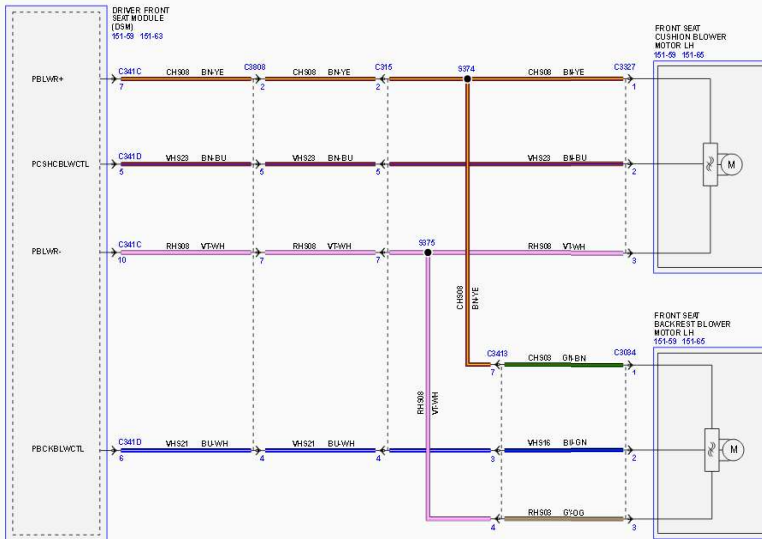

**NORTH AMERICA
FRONT HEATED SEATS**

LHD
CLIMATE CONTROLLED SEATS

LHD
CLIMATE CONTROLLED SEATS

RHD
CLIMATE CONTROLLED SEATS

RHD
CLIMATE CONTROLLED SEATS

LHD
CLIMATE CONTROLLED SEATS

LHD
CLIMATE CONTROLLED SEATS

**RHD
CLIMATE CONTROLLED SEATS**

**RHD
CLIMATE CONTROLLED SEATS**

**4-WAY POWER SEAT WITHOUT MEMORY
DRIVER - LHD**

**4-WAY POWER SEAT WITHOUT MEMORY
DRIVER - RHD**

LHD WITH MEMORY

CLIMATE CONTROLLED SEATS

**LHD
HEATED MIRRORS
WITHOUT MEMORY**

LHD WITH MEMORY

LHD WITH MEMORY

LHD EXCEPT NORTH AMERICA
 AUTO-FOLDING MIRROR