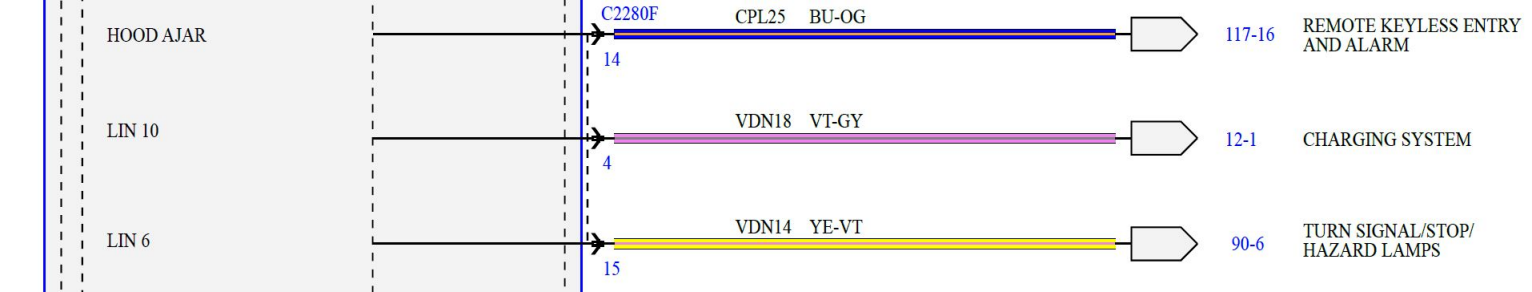

4

12-1

CHARGING SYSTEM

LIN 6

VDN14 YE-VT

15

90-6

TURN SIGNAL/STOP/
HAZARD LAMPS