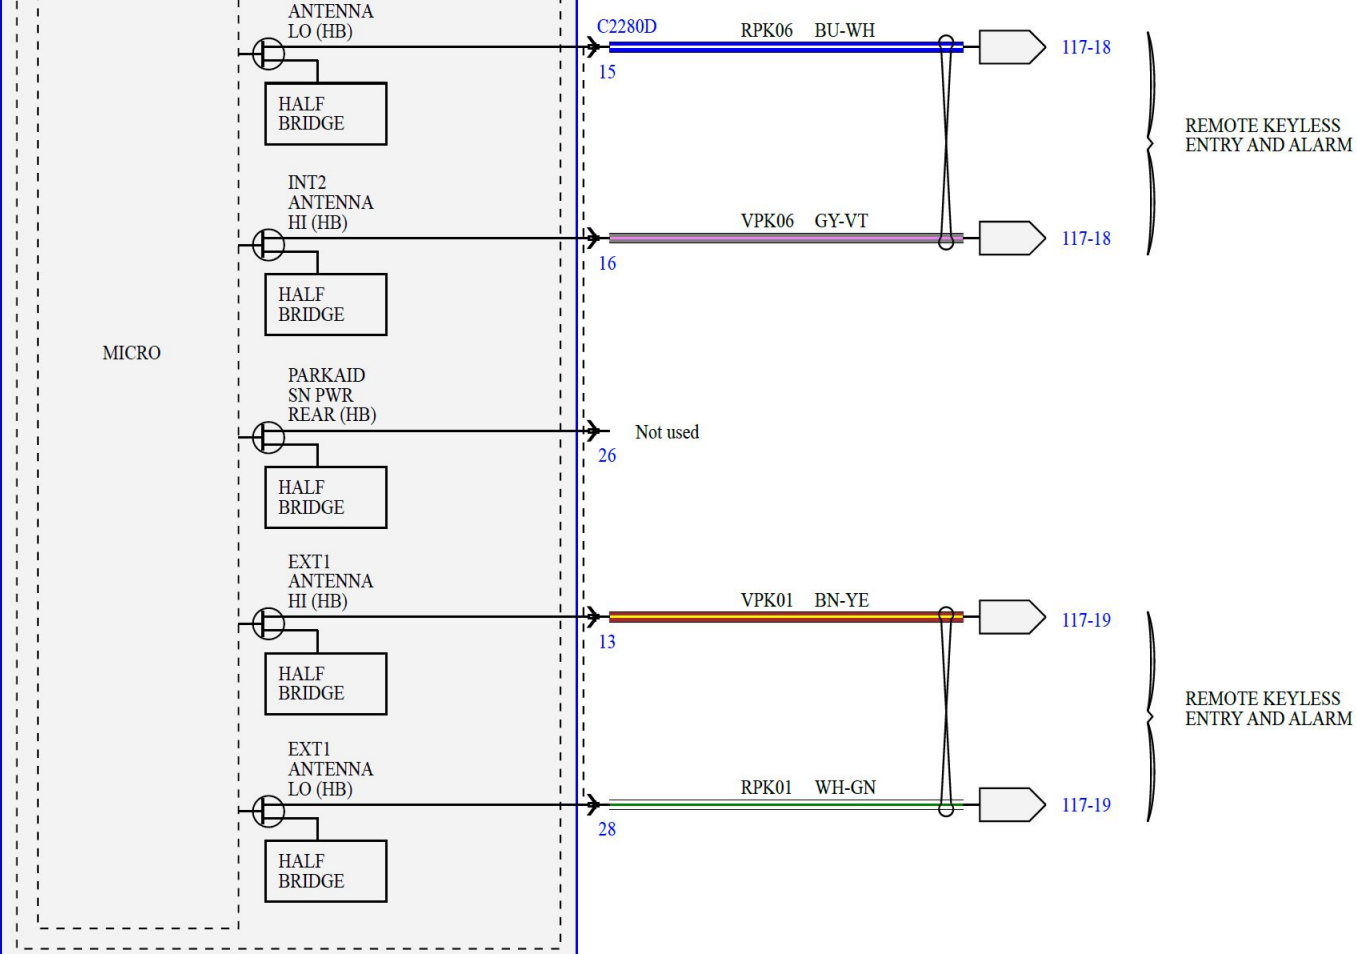

MICRO

BODY CONTROL
MODULE (BCM)
11-5 151-48
151-49

FR CAP SENSOR DATA

C2280D

VPK40

WH-OG

117-19

REMOTE KEYLESS ENTRY
AND ALARM

5

CAP SENSOR GND

RPK39

VT-OG

117-20

REMOTE KEYLESS ENTRY
AND ALARM

20

FL CAP SENSOR DATA

VPK39

GN-VT

117-20

21