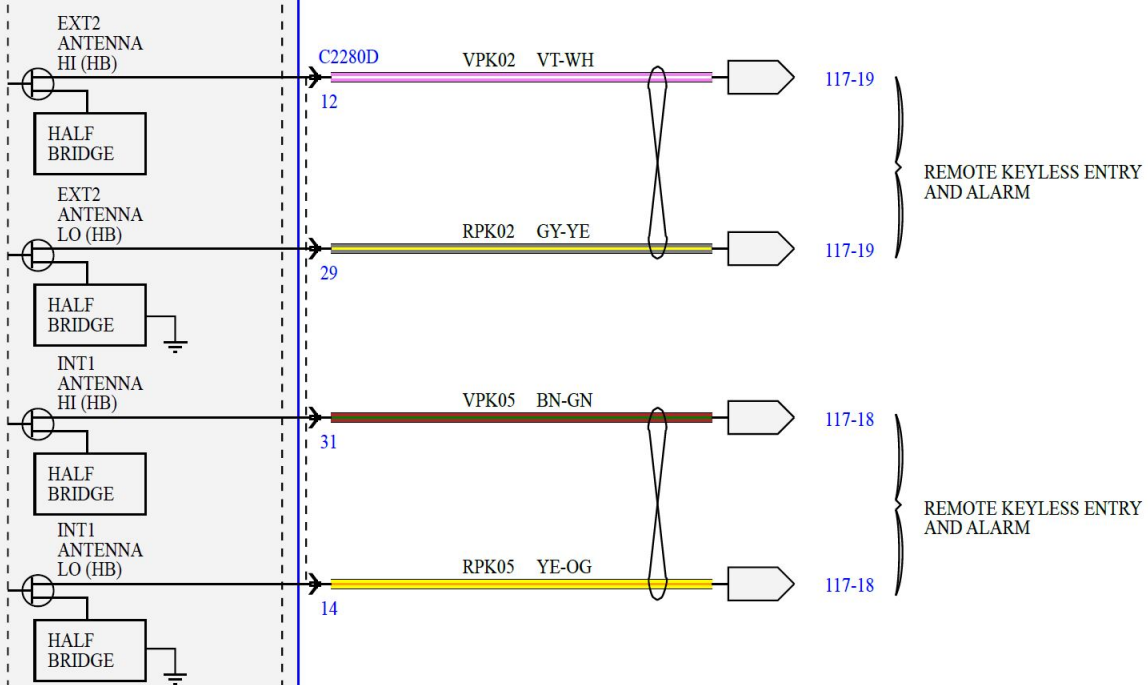

MICRO

BODY CONTROL
MODULE (BCM)
11-5 151-48
151-49

FR CAP SENSOR DATA

C2280D

VPK40

WH-OG

117-19

REMOTE KEYLESS ENTRY
AND ALARM

5

CAP SENSOR GND

RPK39

VT-OG

117-20

REMOTE KEYLESS ENTRY
AND ALARM

20

FL CAP SENSOR DATA

VPK39

GN-VT

117-20

21