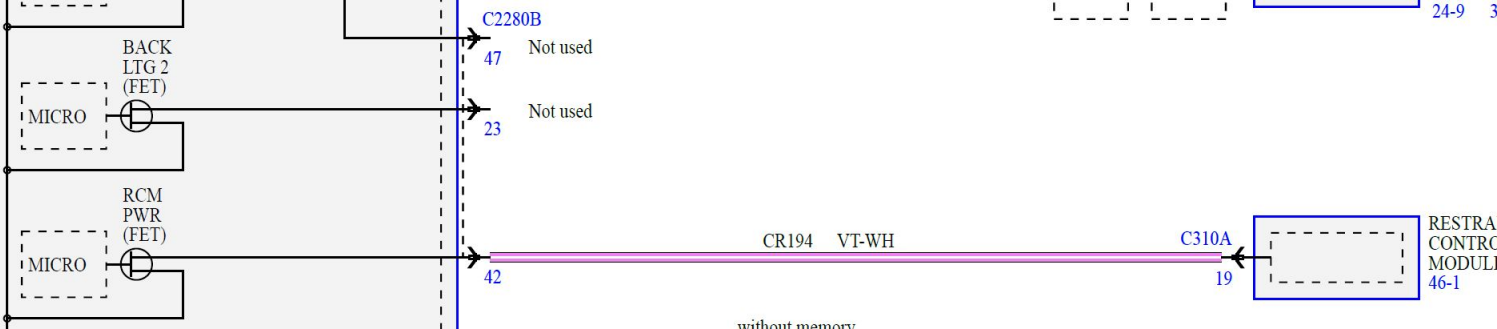

C2280B

47 Not used

23 Not used

42

CR194 VT-WH

C310A

19

RESTRAI
CONTROL
MODULE
46-1

without memory